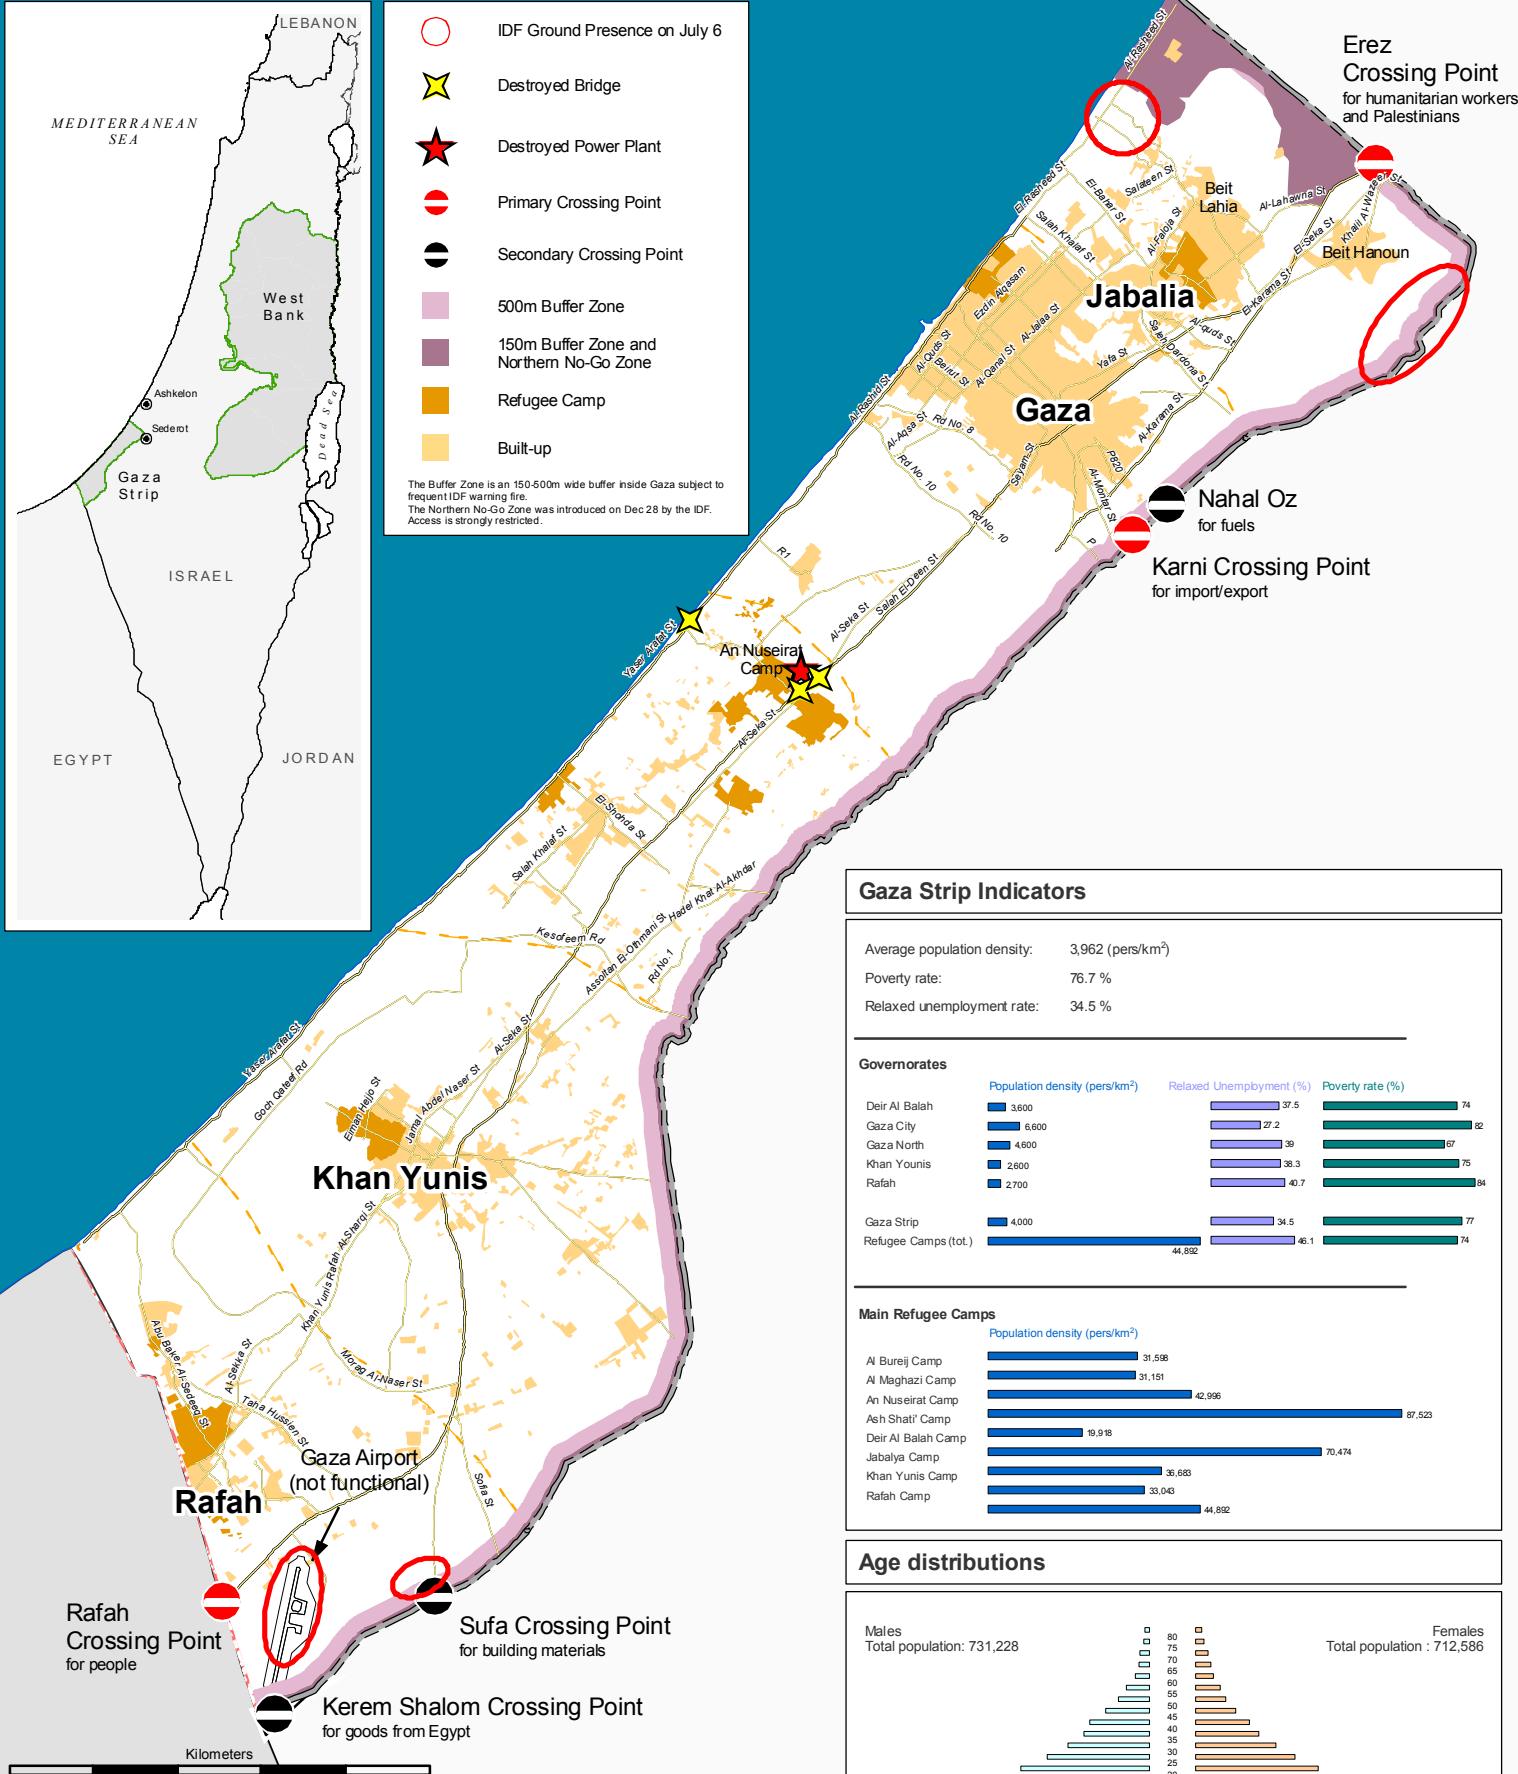

Legend

- IDF Ground Presence on July 6
- Destroyed Bridge
- Destroyed Power Plant
- Primary Crossing Point
- Secondary Crossing Point
- 500m Buffer Zone
- 150m Buffer Zone and Northern No-Go Zone
- Refugee Camp
- Built-up

Gaza Strip Indicators

Average population density:	3,962 (pers/km²)
Poverty rate:	76.7 %
Relaxed unemployment rate:	34.5 %

Governorates

Governorate	Population density (pers/km²)	Relaxed Unemployment (%)	Poverty rate (%)
Deir Al Balah	3,600	37.5	74
Gaza City	6,600	27.2	82
Gaza North	4,600	39	67
Khan Yunis	2,600	38.3	75
Rafah	2,700	40.7	84
Gaza Strip	4,000	34.5	77
Refugee Camps (tot.)	44,892	46.1	74

Main Refugee Camps

Refugee Camp	Population density (pers/km²)
Al Bureij Camp	31,596
Al Maghazi Camp	31,151
An Nuseirat Camp	42,996
Ash Shati' Camp	87,523
Deir Al Balah Camp	19,918
Jabalya Camp	70,474
Khan Yunis Camp	36,683
Rafah Camp	33,043
Total	44,892

Age distributions