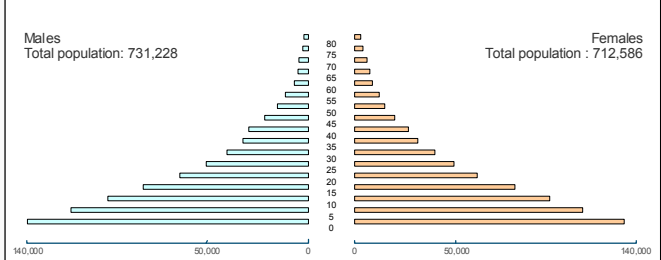

OCHA
This update includes data up to July 6, 2006. Data is collected by OCHA field staff and is subject to change. Maps will be updated regularly.
Cartography: OCHA Information Management Unit. Map Produced: July 2006. Base data and statistics: OCHA, Health Inform, UNSCO, IUED, July 2006. For questions and comments, please visit <http://www.ochaopt.org/> or contact: ochaopt@un.org